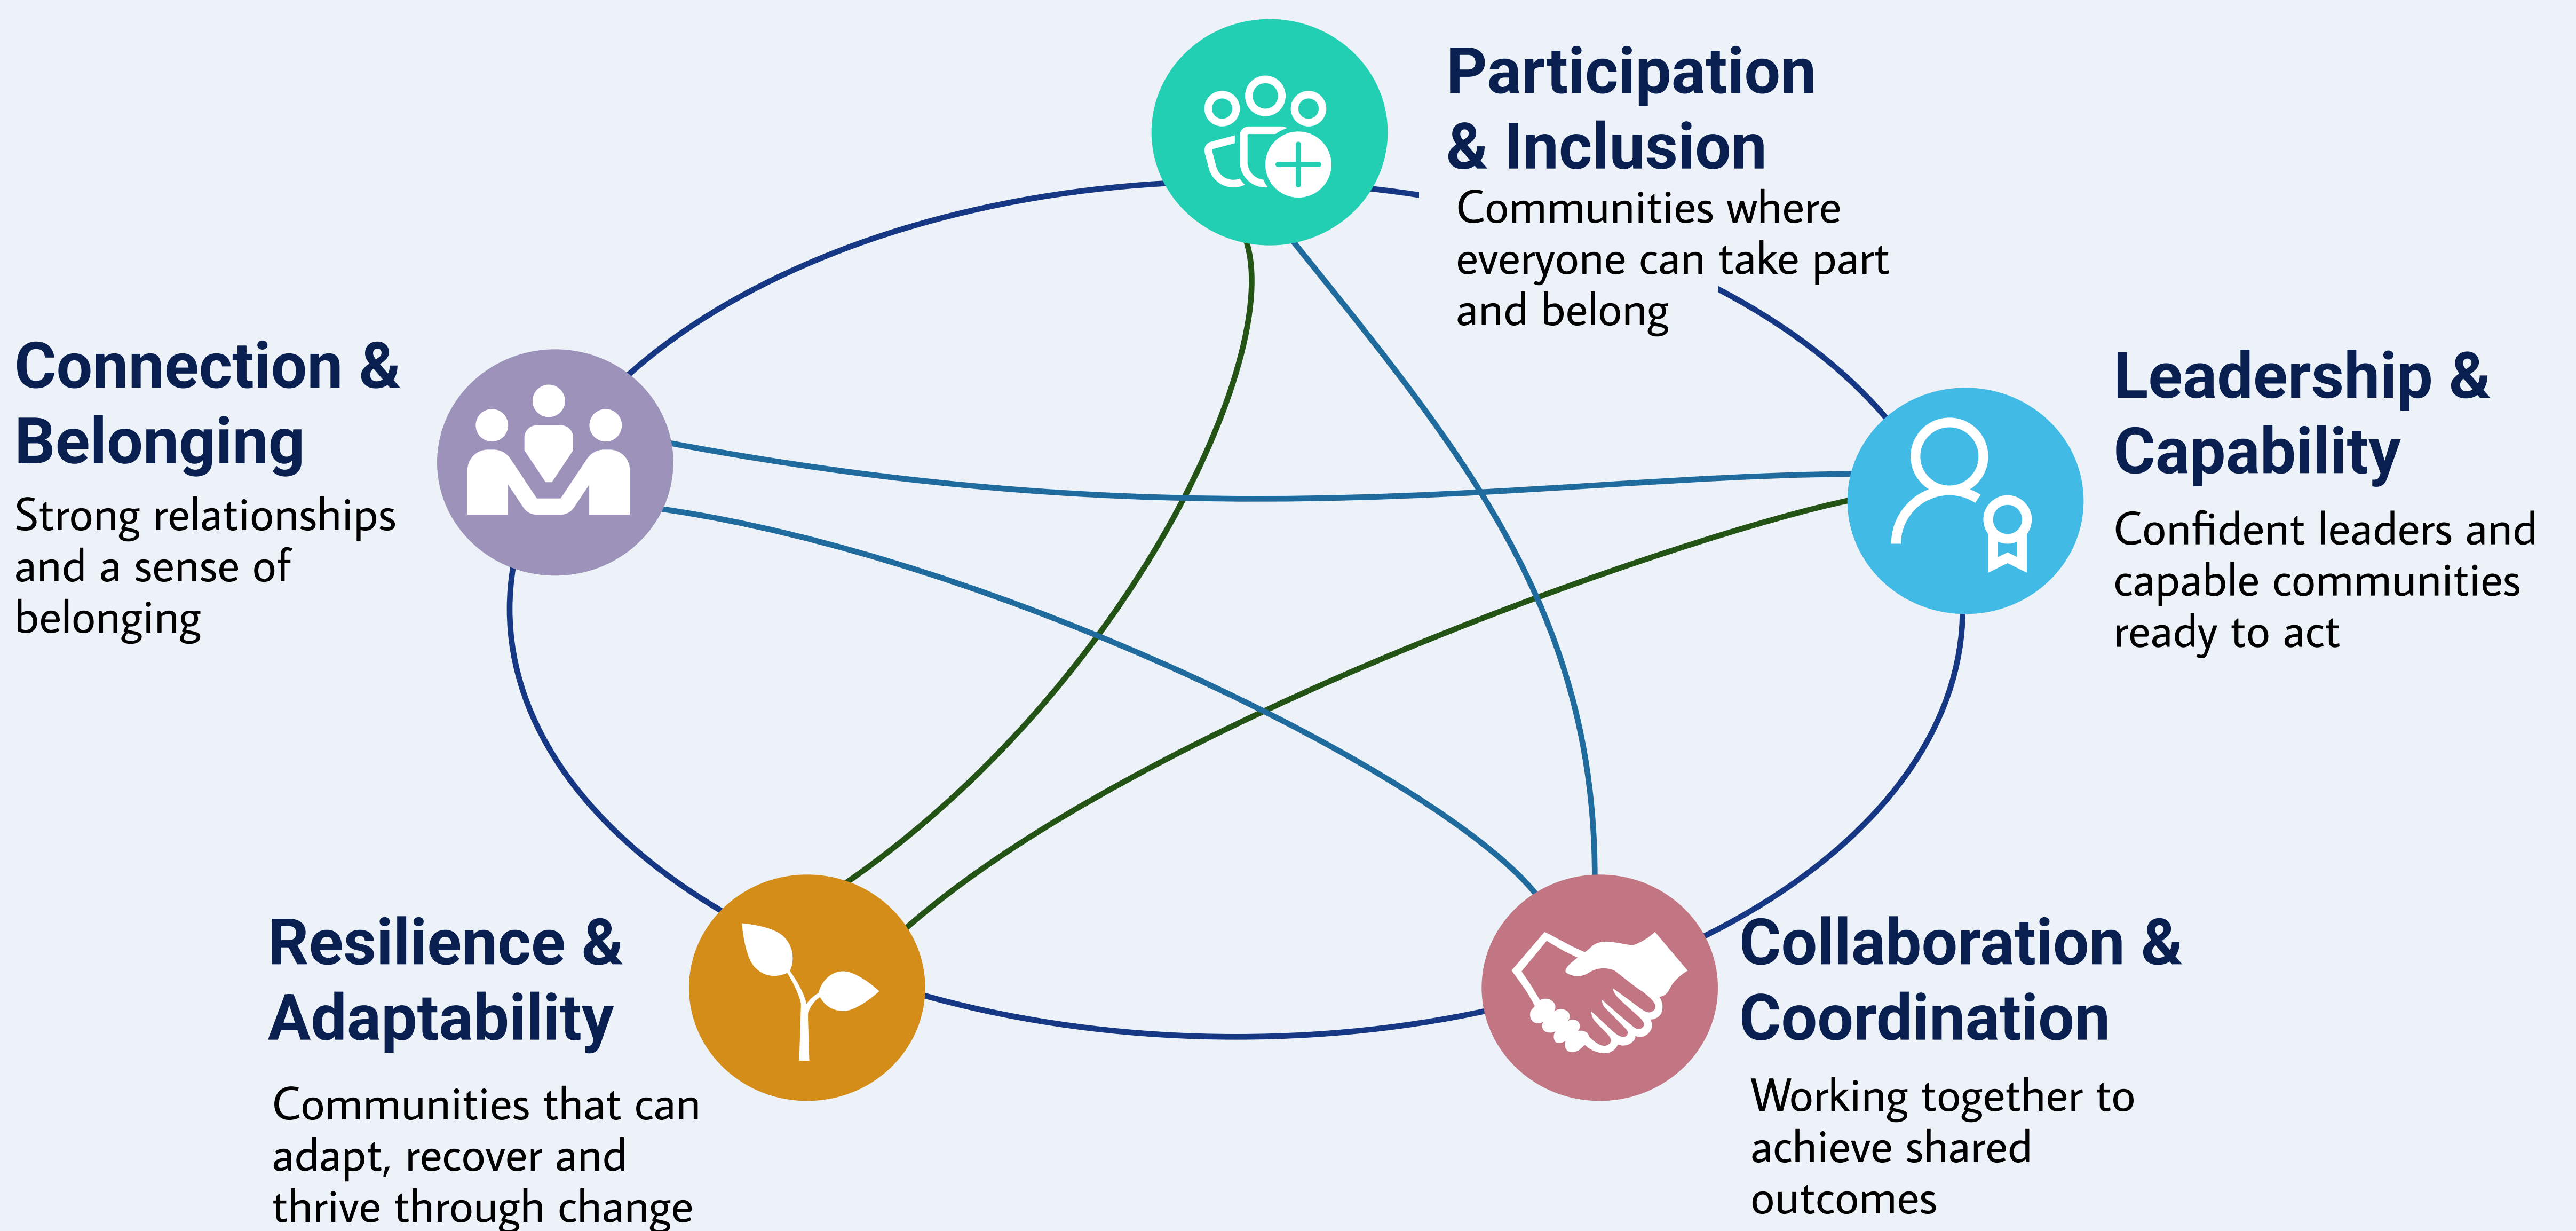

HOW TCF STRENGTHENS COMMUNITIES

TCF invests in communities to help create a stronger Tasmania.

FUNDING PATHWAYS

Community Action Grants

Supporting local participation and community-led action

Capability Building Grants

Investing in individual and community leadership and skills

Grants in Focus

Enabling voices, participation and targeted community initiatives

Major Initiative Grants

Catalysing collaboration and long-term place-based change

WHAT HELPS COMMUNITIES THRIVE?

STRONG COMMUNITIES CAN:

Respond to challenges

Adapt to change

Create opportunities

Work together

Shape their own future

CONNECTED, RESILIENT AND THRIVING TASMANIAN COMMUNITIES

Communities are empowered to determine their future and build a better Tasmania for all.